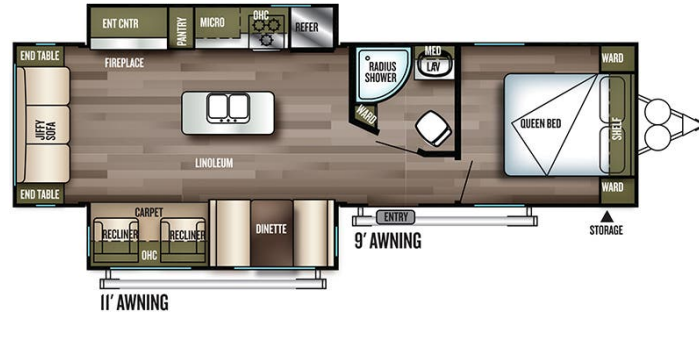

# Specs for 2018 Forest River - Wildwood Floorplan: 27REI (Travel Trailer)

View 2018 Forest River Wildwood (Travel Trailer) RVs For Sale

Help me find my perfect Forest River Wildwood RV

**Featured RVs for Sale**