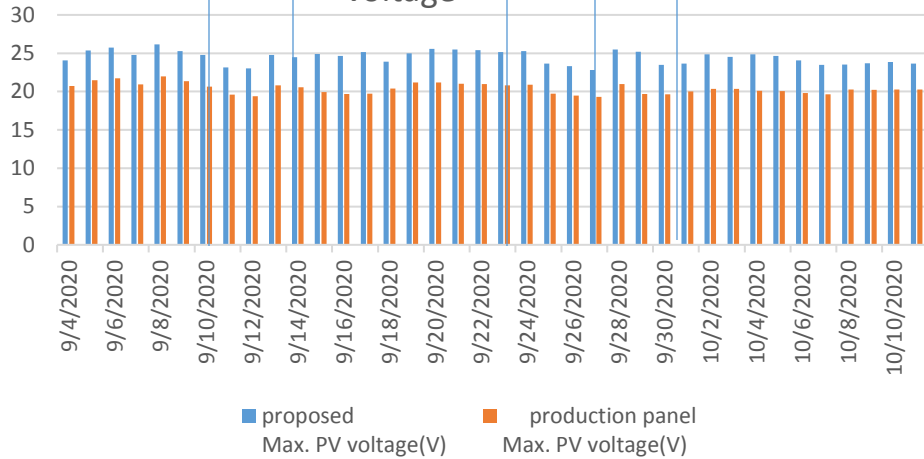

100W Solar Panel Comparison

Yield (Wh)

BACK UP LT ON

BACK UP LT ON

Max power (W)

BACK UP LT ON

BACK UP LT ON

Max PV voltage