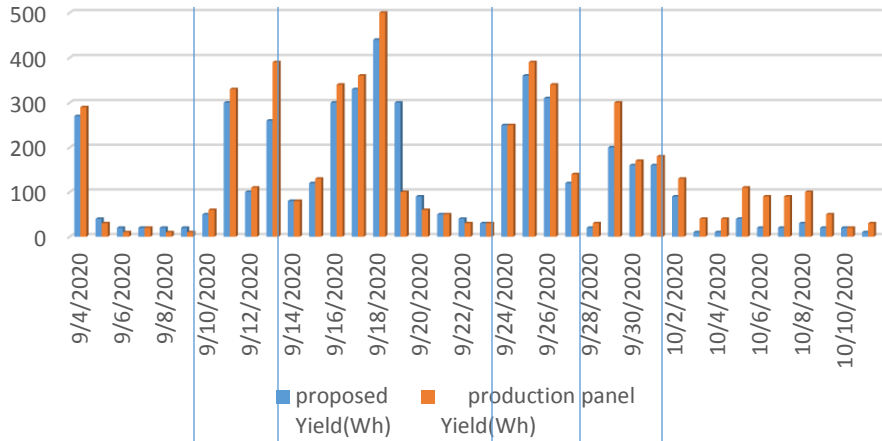

100W Solar Panel Comparison

Yield (Wh)

BACK UP LT ON

BACK UP LT ON

Max power (W)

BACK UP LT ON

BACK UP LT ON

Max PV voltage