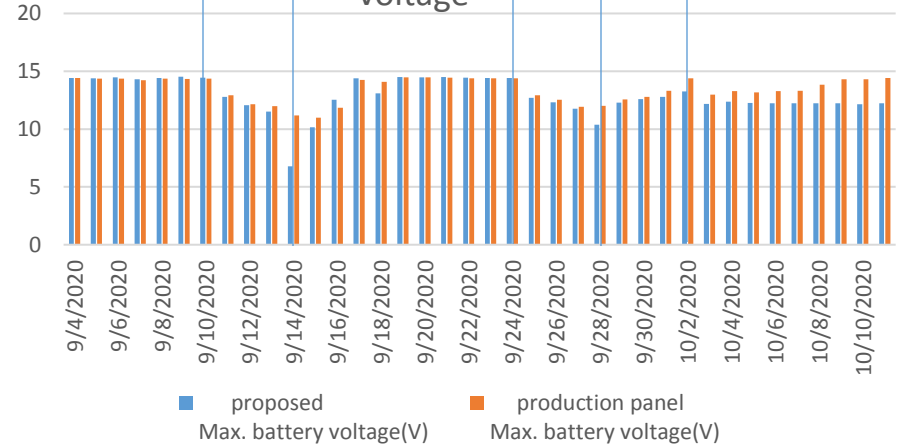

Max battery voltage