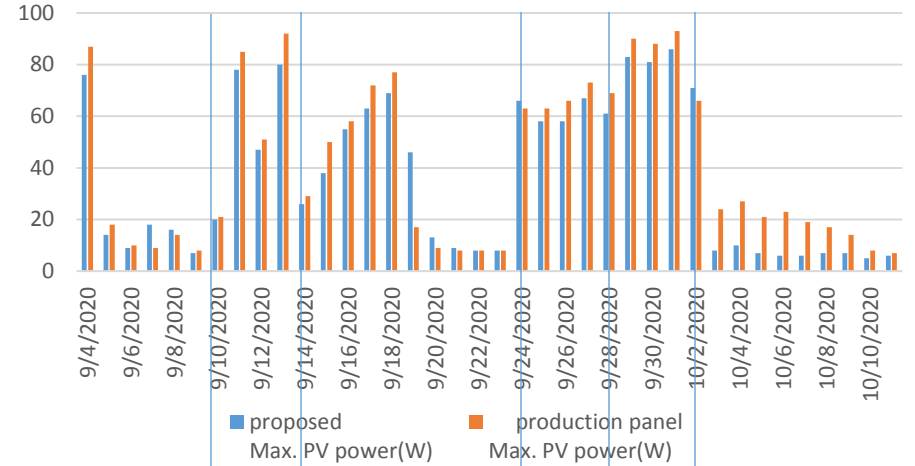

100W Solar Panel Comparison

Yield (Wh)

BACK UP LT ON

BACK UP LT ON

Max power (W)

BACK UP LT ON

BACK UP LT ON

Max PV voltage